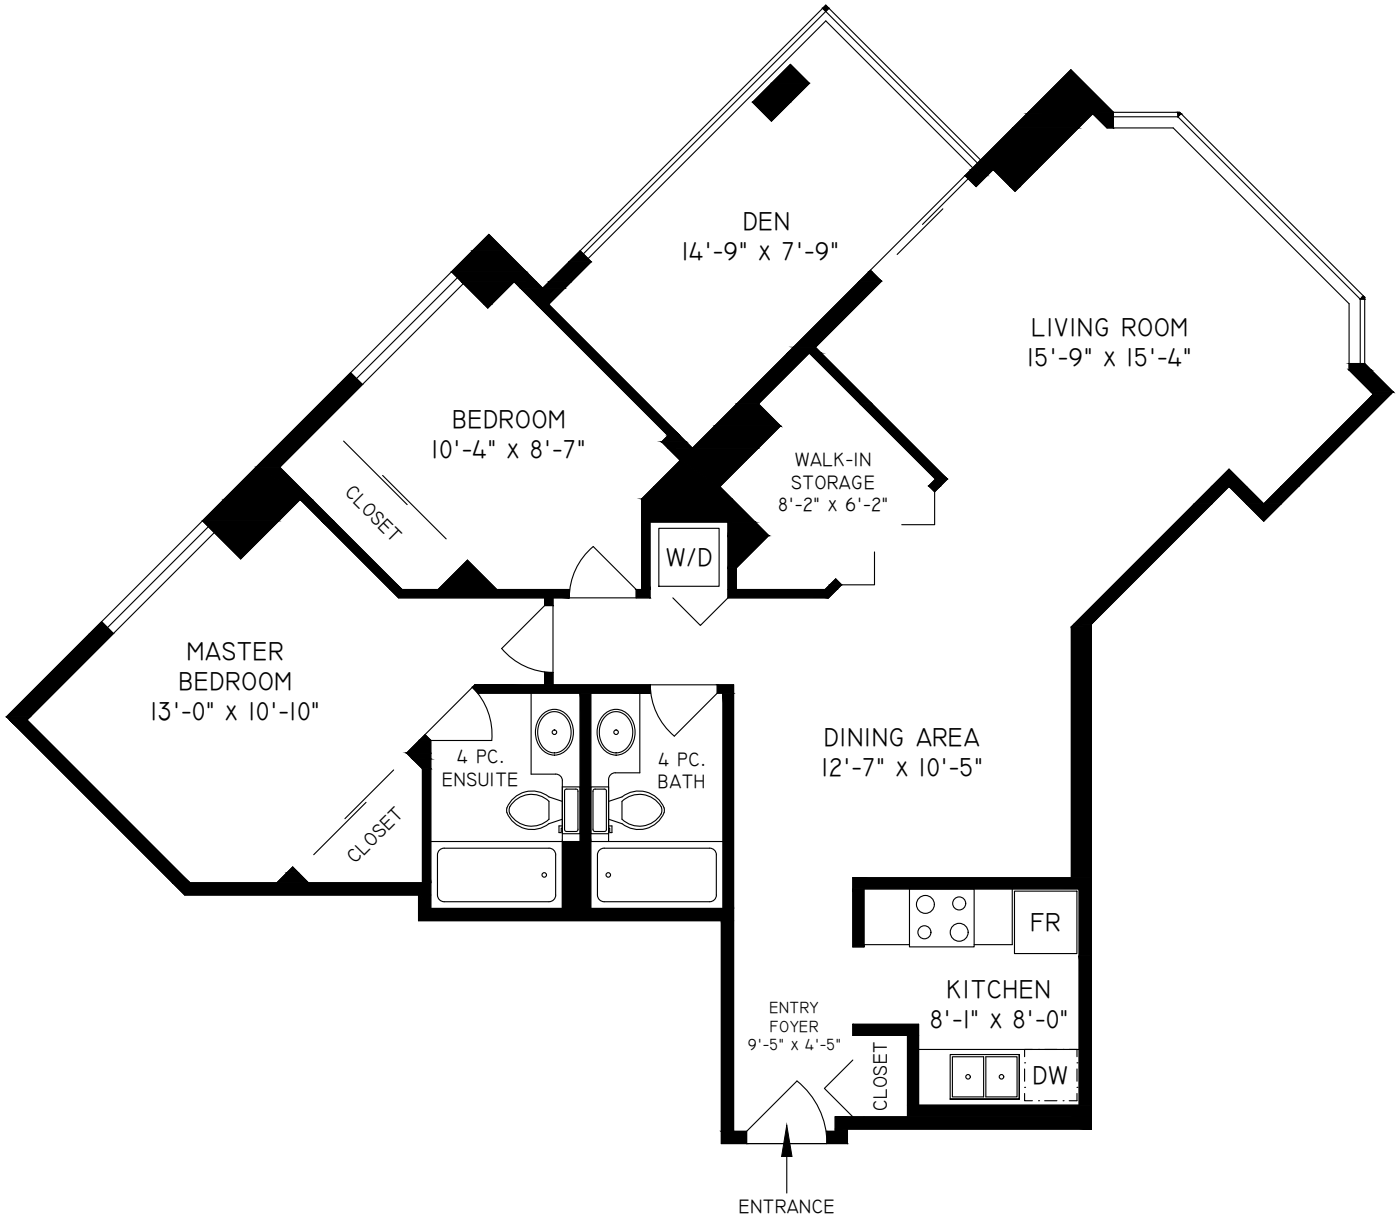

#2505-388 DRAKE STREET
VANCOUVER
1202 SQ. FT.
8'-0" CEILING HEIGHT

FLOOR	AREA (SQ. FT.)
TWENTY FIFTH	1202