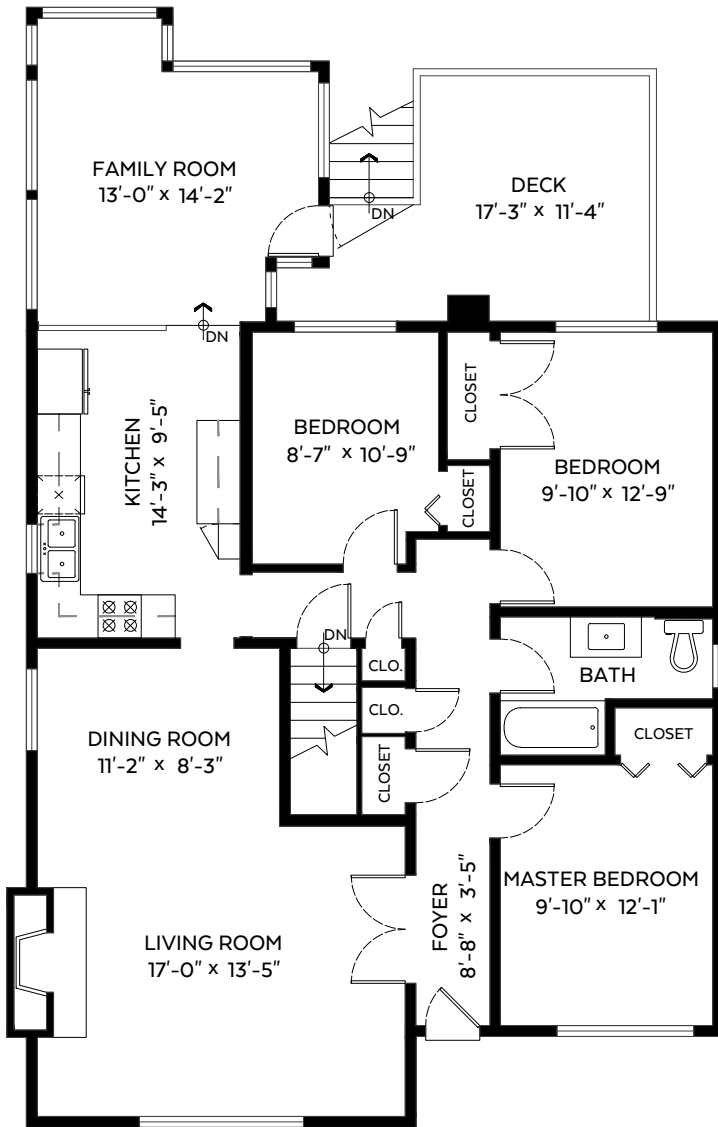

Main Floor:	1,320 sq.ft.
Lower Floor:	1,338 sq.ft.
Total:	2,658 sq.ft.

Auxiliary Area

Deck:	159 sq.ft.
-------	------------

Main Floor Plan

Floor Area: 1,320 sq.ft.

Lower Floor Plan

Floor Area: 1,338 sq.ft.