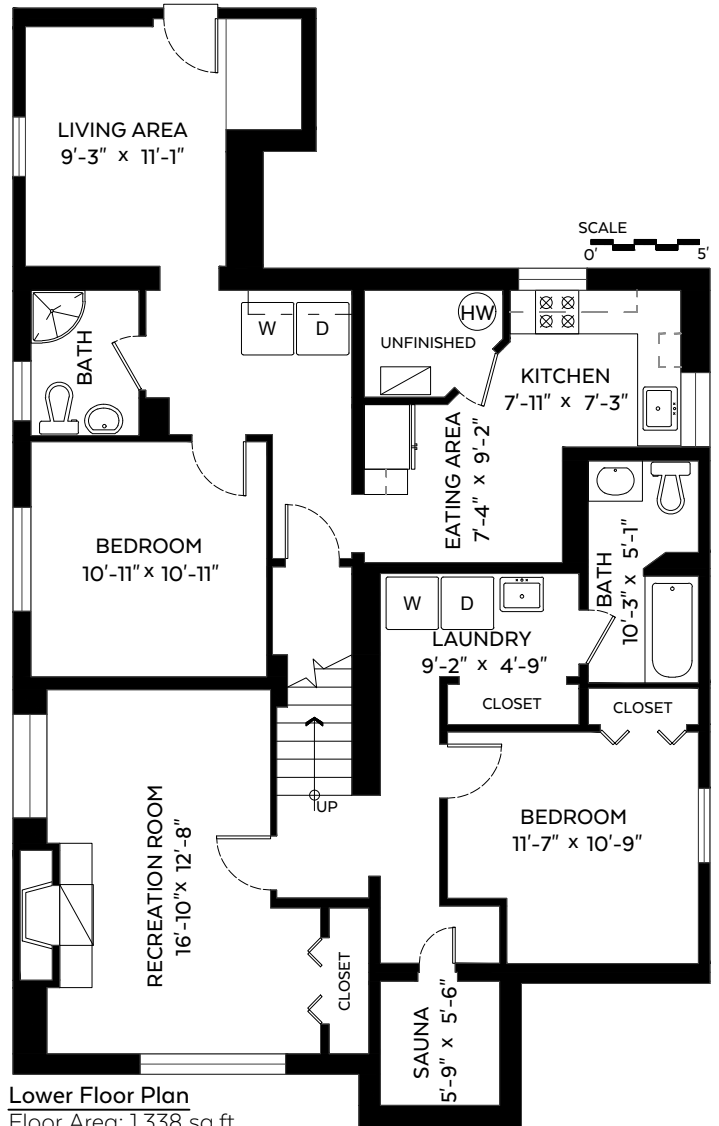

Main Floor:	1,320 sq.ft.
Lower Floor:	1,338 sq.ft.
Total:	2,658 sq.ft.

Auxiliary Area

Deck:	159 sq.ft.
-------	------------

Main Floor Plan

Floor Area: 1,320 sq.ft.

Lower Floor Plan

Floor Area: 1,338 sq.ft.