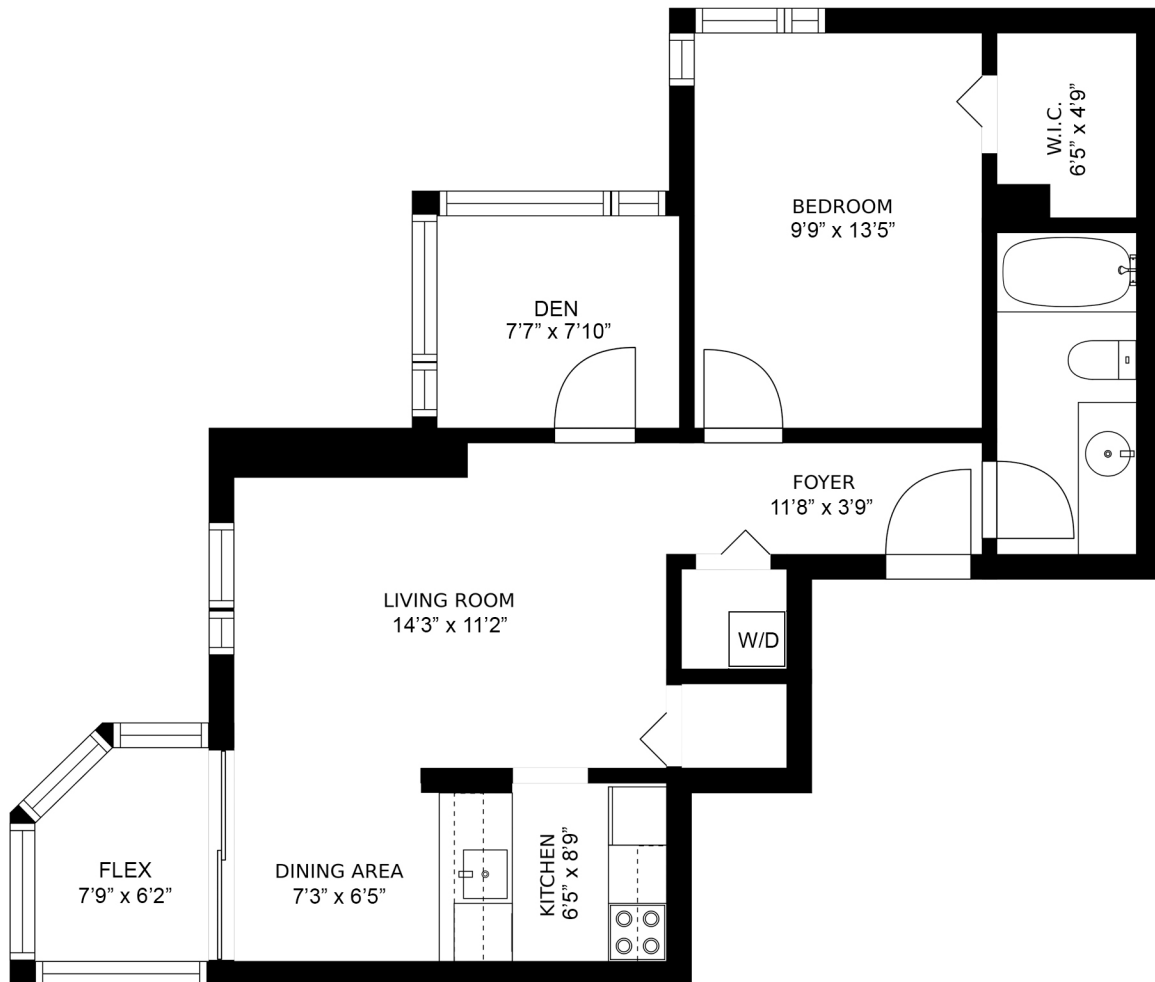

#310-1268 W. Broadway Vancouver, BC

 STEVEN TSE
PERSONAL REAL ESTATE CORPORATION

604-614-5903
steventse@macrealty.com
www.steventse.com

Interior: 712 SQ. FT. *

*square footage take from strata plan

Measured on:
May 13, 2021

Photos and floor plan by Cliff Ma Photography.
For marketing use only. Not for permit, construction, or architectural purposes.
All room dimensions are approximate and while deemed correct are not guaranteed. Variance is +/- 2%