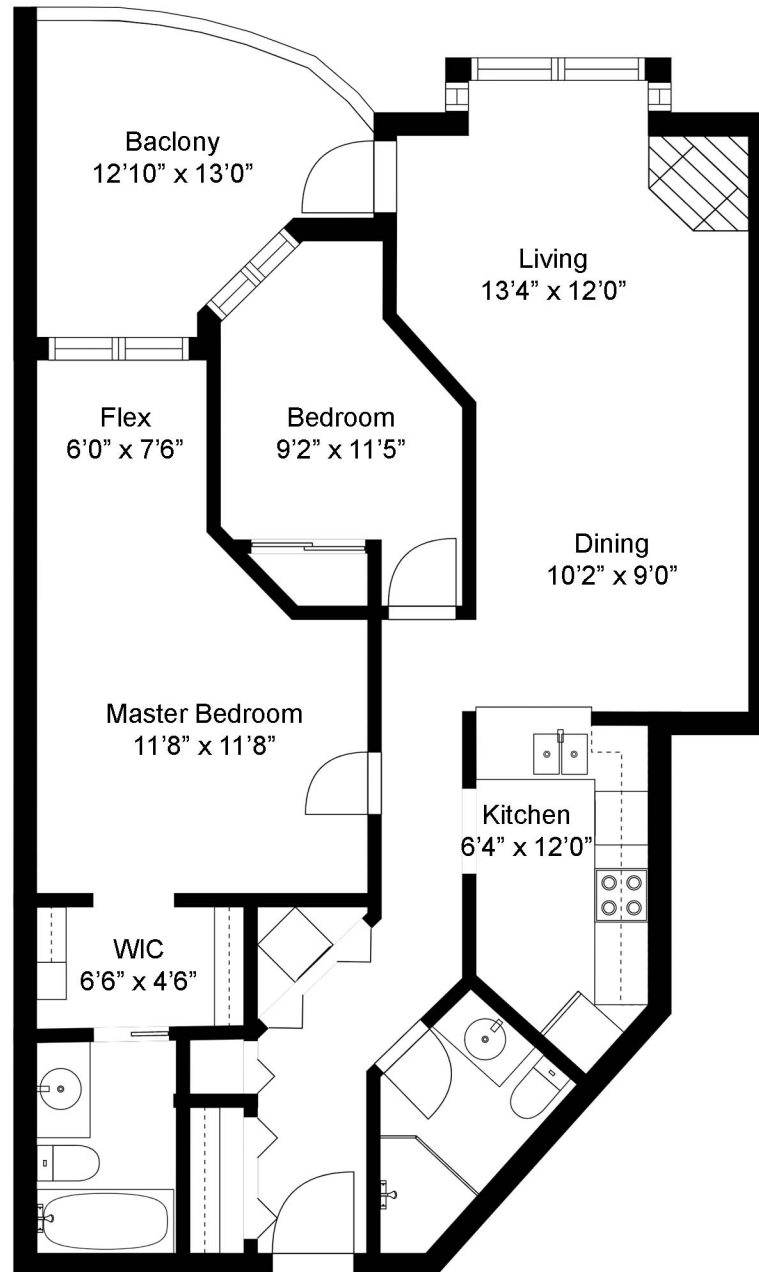

#312-8611 General Currie Richmond, BC

 STEVEN TSE
PERSONAL REAL ESTATE CORPORATION

604-614-5903
steventse@macrealty.com
www.steventse.com

Interior: 941 SQ. FT. *

*square footage take from strata plan

Measured on:
February 2, 2021

Photos and floor plan by Cliff Ma Photography.
For marketing use only. Not for permit, construction, or architectural purposes.
All room dimensions are approximate and while deemed correct are not guaranteed. Variance is +/- 2%