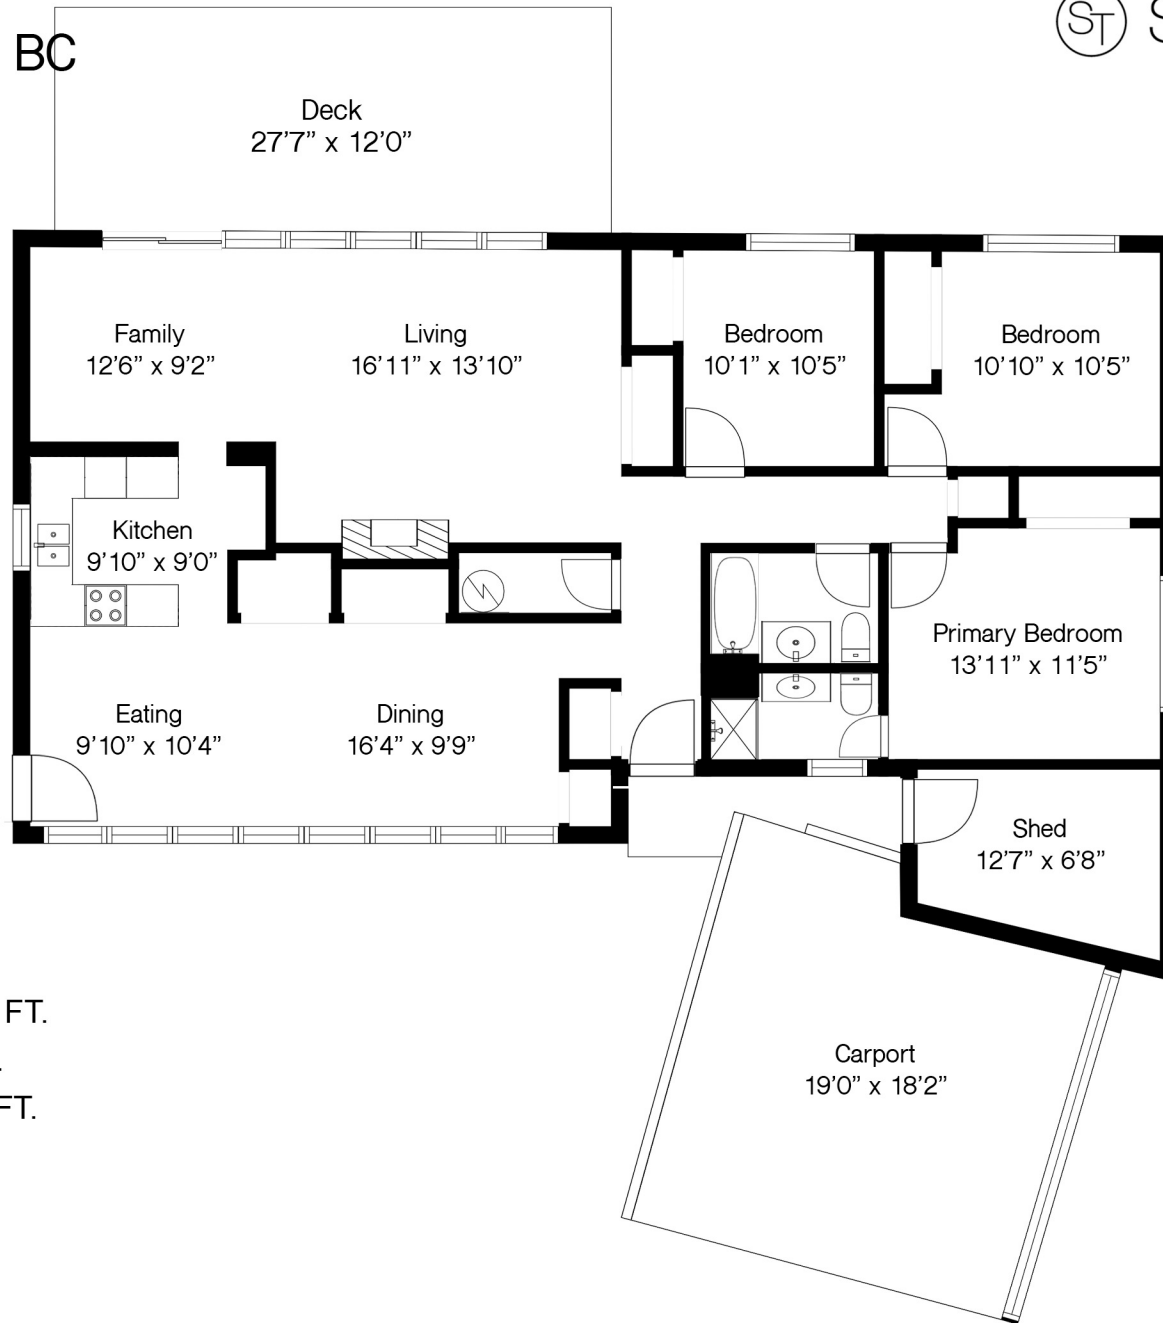

952 Taylor Pl.  
West Vancouver, BC

 **STEVEN TSE**  
PERSONAL REAL ESTATE CORPORATION

604-614-5903  
steventse@macrealty.com  
www.steventse.com

Interior: 1451 SQ. FT.  
Deck: 331 SQ. FT.  
Carport: 345 SQ. FT.

Photos and floor plan by Cliff Ma Photography.  
For marketing use only. Not for permit, construction, or architectural purposes.  
All room dimensions are approximate and while deemed correct are not guaranteed. Variance is +/- 2%

Measured on:  
August 15, 2022