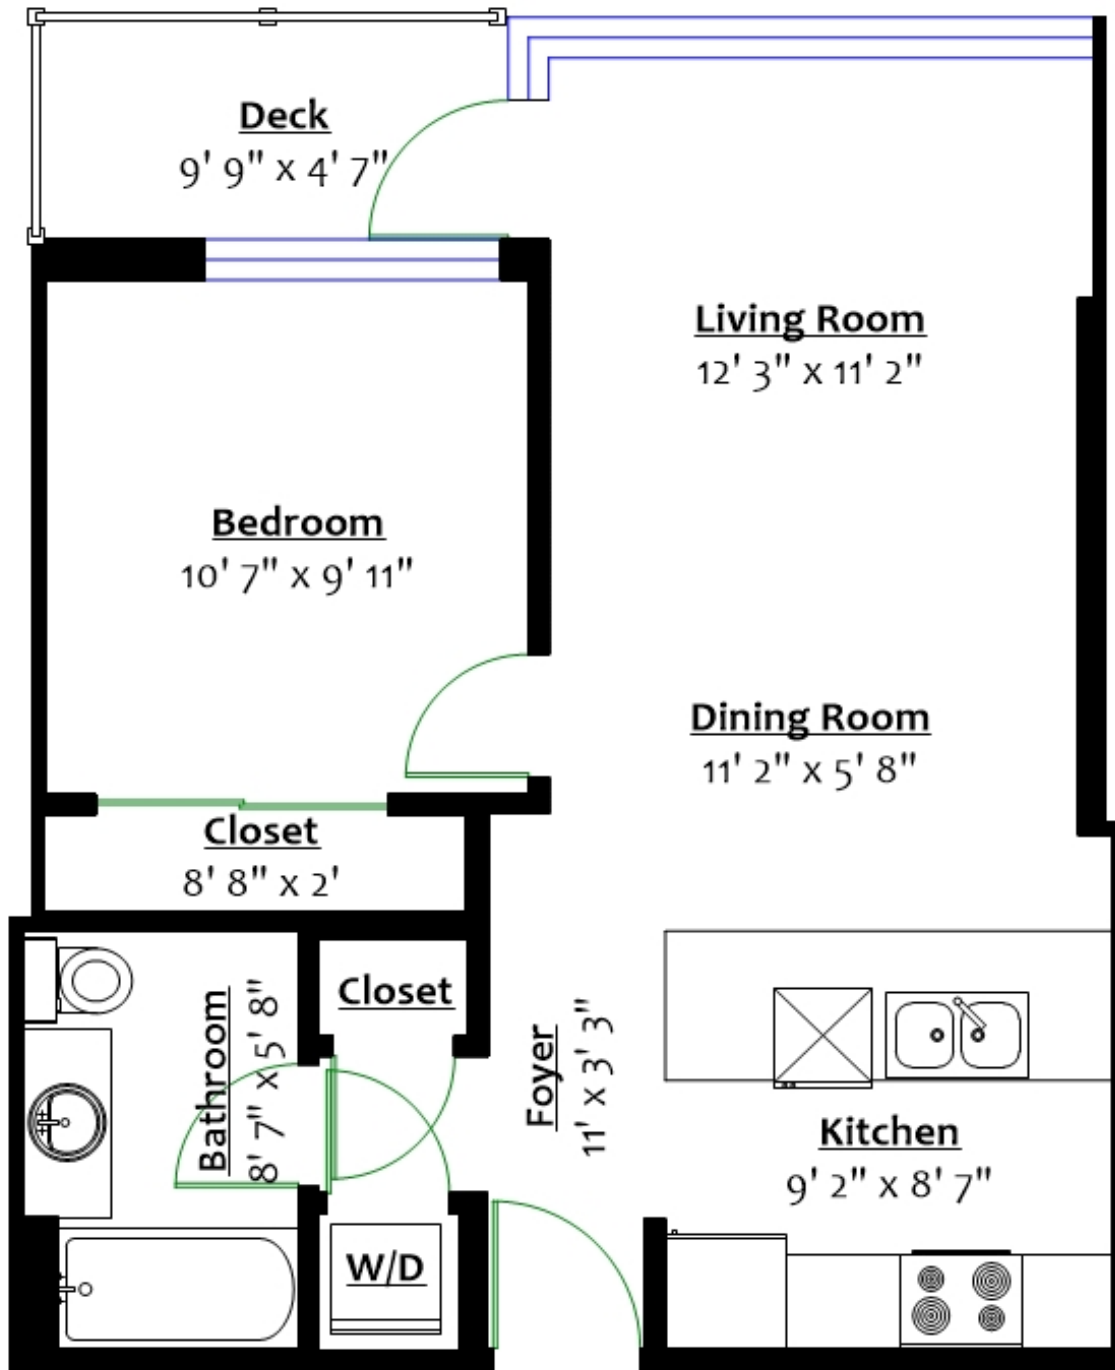

## Burnaby, B.C.

Totals\*\*

Main Level: 588 sq. ft.

Deck: 45 sq. ft.

**MAIN LEVEL\*\***

Floor Area: 588 Sq. Ft.