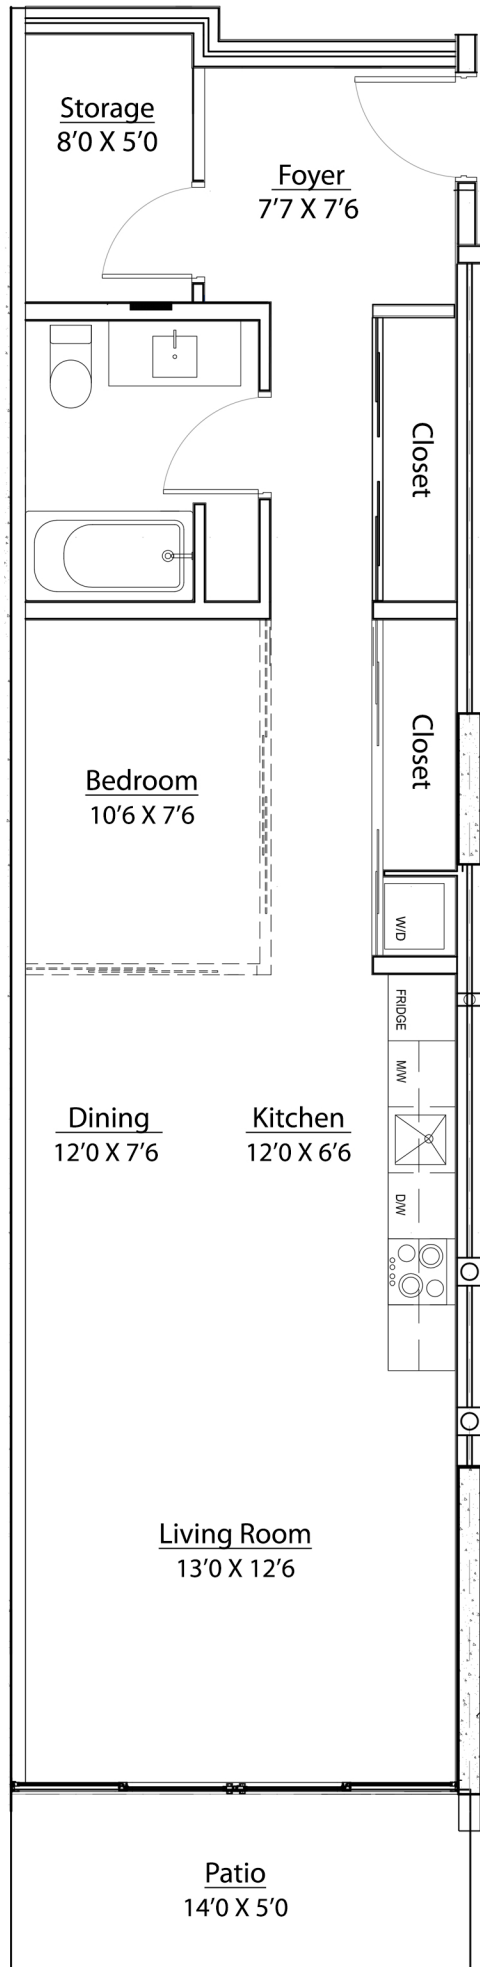

# STEVEN TSE

REAL ESTATE SERVICES

604-614-5903

steventse@macrealty.com

www.steventse.com

**508 - 53 Hastings St**

**Total Square footage : 757sf**

**Patio 71sf**